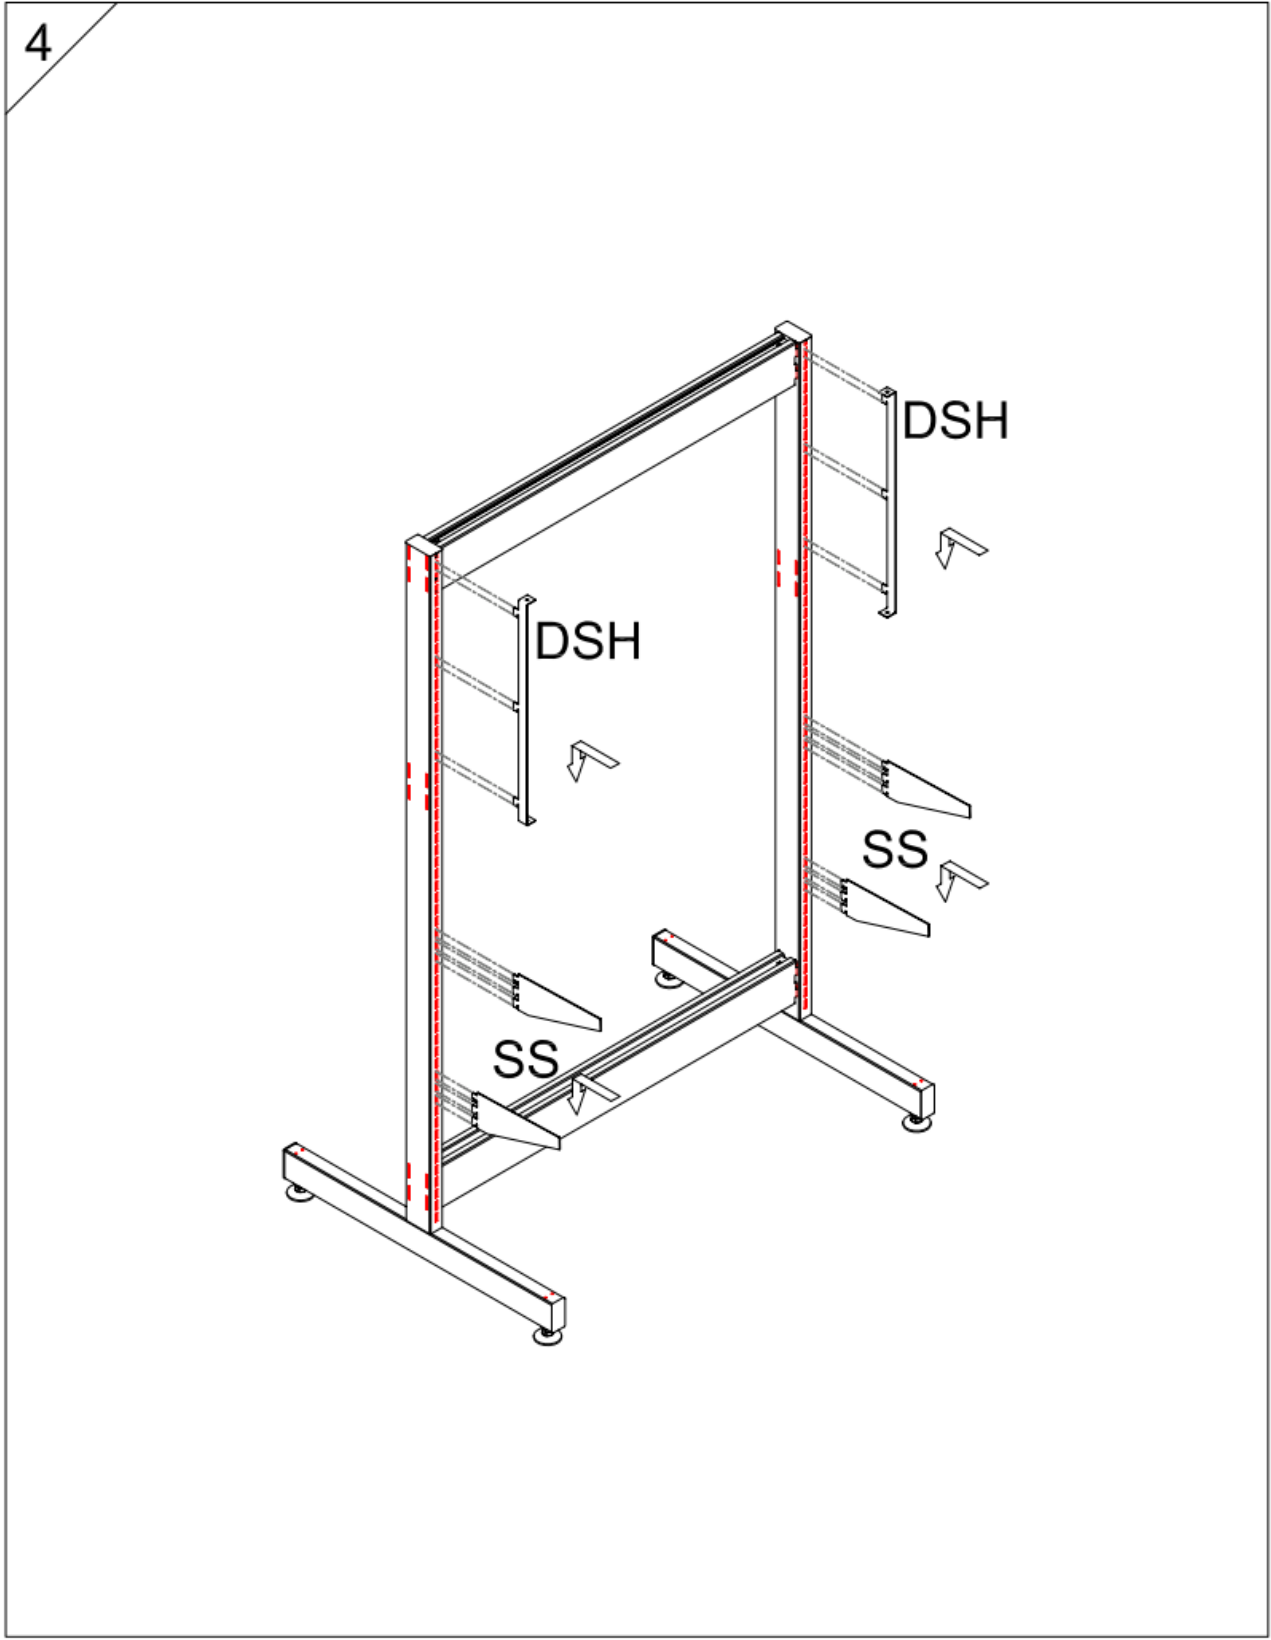

Assembly Guide

Monteringsvejledning

Expo – 1 bay with 1 acrylic shelf level

Assembly Guide

Assembly guide for Expo, 1 bay with 1 acrylic shelf level

UK:

First check the contents to make sure that nothing is missing. Sort out the screws and fittings as shown. Assemble your furniture step by step, as shown in the illustrations.

DK:

Kontrollér først indholdet. Sortér skruer og beslag som anvisningen viser. Montér i nummerorden og som illustrationerne viser.

 A	 B	 C	 D	 E	 F
TF - Tee Frame	CF - Center Frame				
SS - Shelf Support	DSH - Display Shelf Holder				
BS1 - Book Shelf (SMALL)	DS - Display Shelf				
BS2 - Book Shelf (BIG)					

Assembly Guide

Assembly guide for Expo, 1 bay with 1 acrylic shelf level

Assembly Guide

Assembly guide for Expo, 1 bay with 1 acrylic shelf level

Assembly Guide

Assembly guide for Expo, 1 bay with 1 acrylic shelf level