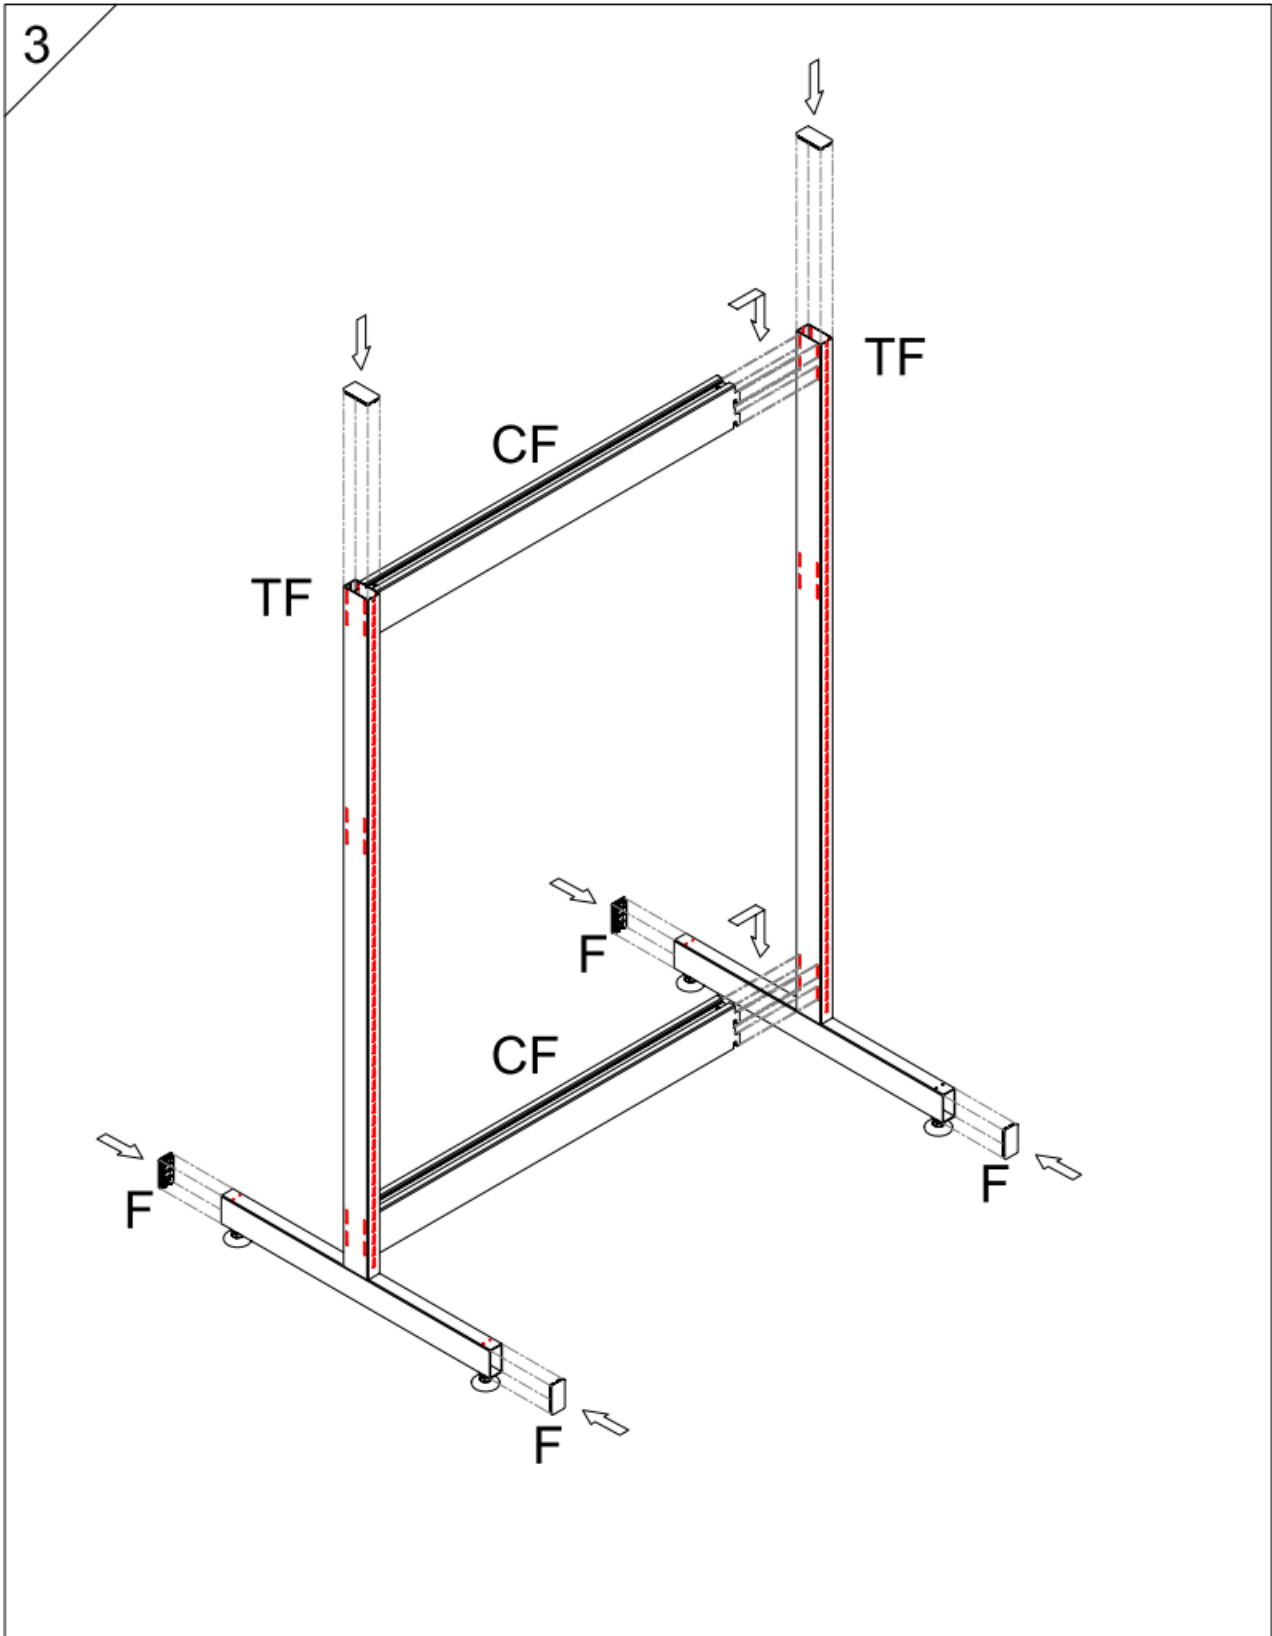

Assembly Guide

Monteringsvejledning

Expo – 1 bay with 1 acrylic shelf level

Assembly Guide

Assembly guide for Expo, 1 bay with 1 acrylic shelf level

UK:

First check the contents to make sure that nothing is missing. Sort out the screws and fittings as shown. Assemble your furniture step by step, as shown in the illustrations.

DK:

Kontrollér først indholdet. Sortér skruer og beslag som anvisningen viser. Montér i nummerorden og som illustrationerne viser.

 A	 B	 C	 D	 E	 F
TF - Tee Frame	CF - Center Frame				
SS - Shelf Support	DSH - Display Shelf Holder				
BS1 - Book Shelf (SMALL)	DS - Display Shelf				
BS2 - Book Shelf (BIG)					

Assembly Guide

Assembly guide for Expo, 1 bay with 1 acrylic shelf level

Assembly Guide

Assembly guide for Expo, 1 bay with 1 acrylic shelf level

Assembly Guide

Assembly guide for Expo, 1 bay with 1 acrylic shelf level