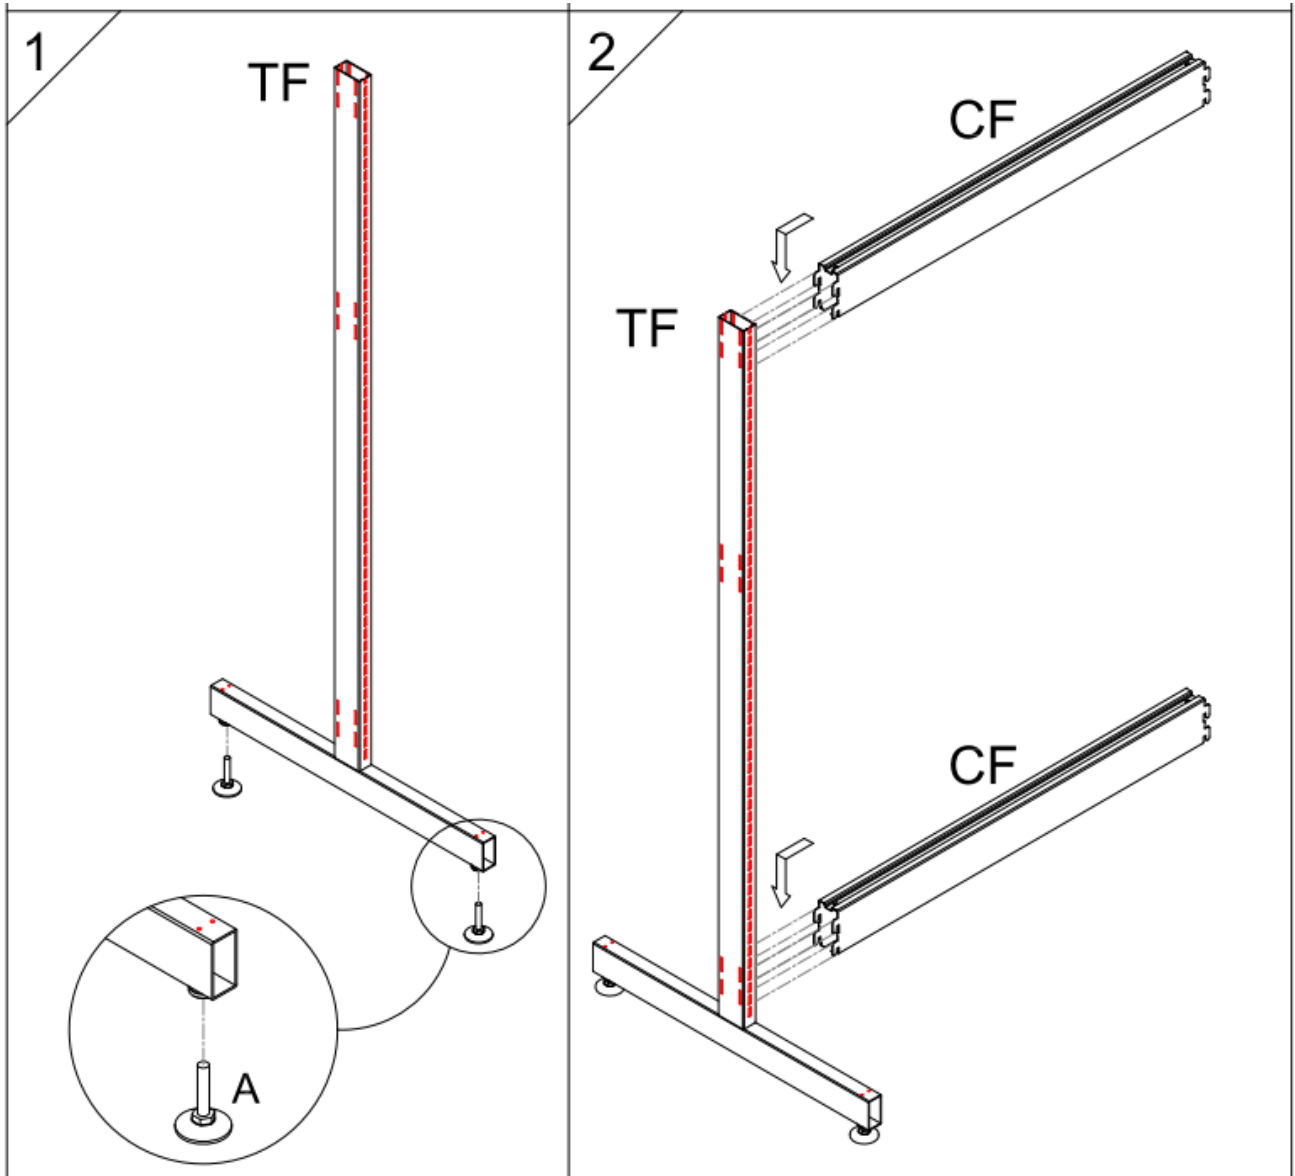

Assembly Guide

Monteringsvejledning

Expo – 1 bay with 1 acrylic shelf level

Assembly Guide

Assembly guide for Expo, 1 bay with 1 acrylic shelf level

UK:

First check the contents to make sure that nothing is missing. Sort out the screws and fittings as shown. Assemble your furniture step by step, as shown in the illustrations.

DK:

Kontrollér først indholdet. Sortér skruer og beslag som anvisningen viser. Montér i nummerorden og som illustrationerne viser.

 A	 B	 C	 D	 E	 F
TF - Tee Frame	CF - Center Frame				
SS - Shelf Support	DSH - Display Shelf Holder				
BS1 - Book Shelf (SMALL)	DS - Display Shelf				
BS2 - Book Shelf (BIG)					

Assembly Guide

Assembly guide for Expo, 1 bay with 1 acrylic shelf level

Assembly Guide

Assembly guide for Expo, 1 bay with 1 acrylic shelf level

Assembly Guide

Assembly guide for Expo, 1 bay with 1 acrylic shelf level